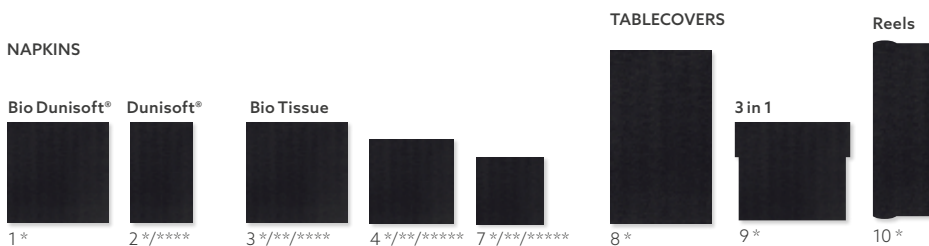

BLACK

	SKU 732103	Pcs x Cu	Table	Description
1	201548	4	12 x 12	DA06 Bio Dunisoft® Napkin, 40 x 40 cm
2	198082	0	20 x 12	DA07 Dunisoft® Napkin, 1/8 Book Folded, 38 x 38 cm
3	194116	6	50 x 6	DA12 Bio Tissue Napkin, 40 x 40 cm, 3-ply
4	150327	2	20 x 12	DA19 Bio Tissue Napkin, 33 x 33 cm, 3-ply

	SKU 732103	Pcs x Cu	Table	Description
5	182484	1	1 x 5	DB16 Dunisilk® Tablecover, 138 x 220 cm
6	173856	8	20 x 12	DA27 Bio Tissue Napkin, 24 x 24 cm, 3-ply
7	185746	7	1 x 8	DB03 Dunicel® 3 in 1, 0,4 x 4,8 m
8	187103	6	1 x 6	DB19 Dunisilk® Tablecover Reel, 1,18 x 5 m
	185467	1	1 x 6	DB18 Dunicel® Tablecover Reel, 1,18 x 5 m

* These products are FSC-certified

** These products are Swan-certified

*** These products are RAL quality-certified

**** These products are compostable

***** These products are HOME compostable