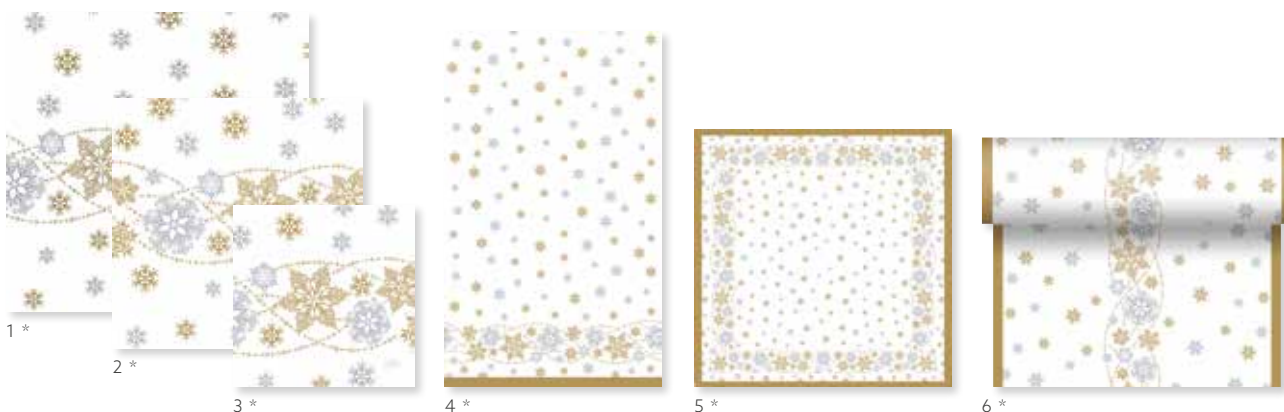

SNOW GLITTER

	SKU 732103	Pcs x Cu	Table	Description
1	195760	0	12 x 12	DA05 Dunisoft® Napkin, 40 x 40 cm
2	195759	4	20 x 12	DA17 Tissue Napkin, 33 x 33 cm, 3-ply
3	195758	7	20 x 12	DA26 Tissue Napkin, 24 x 24 cm, 3-ply

	SKU 732103	Pcs x Cu	Table	Description
4	195762	4	1 x 8	DB11A Dunicel® Tablecover, 138 x 280 cm
	195761	7	1 x 5	DB11 Dunicel® Tablecover, 138 x 220 cm
5	196479	0	1 x 10	DB07 Dunicel® Slipcover, 84 x 84 cm
6	195764	8	1 x 8	DB02 Dunicel® 3 in 1, 0,4 x 4,8 m

* These products are FSC-certified

** These products are Swan-certified

*** These products are RAL quality-certified

**** These products are compostable

***** These products are HOME compostable