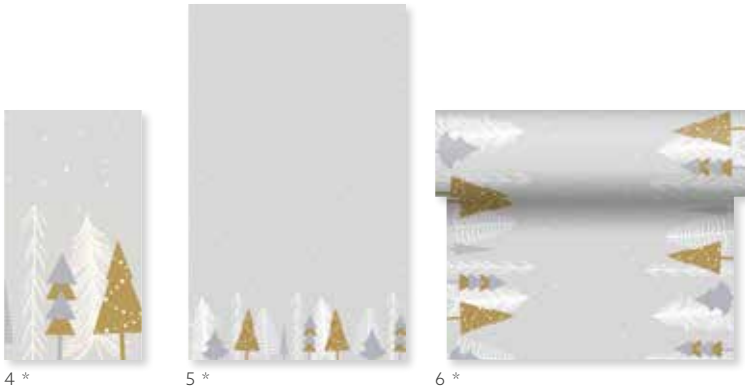

WINTER TREES

	SKU 732103	Pcs x Cu	Table	Description
1	199281	6	12 x 12	DA05 DuniSoft® Napkin, 40 x 40 cm
2	199474	2	20 x 12	DA17 Tissue Napkin, 33 x 33 cm, 3-ply
3	199278	6	20 x 12	DA26 Tissue Napkin, 24 x 24 cm, 3-ply

	SKU 732103	Pcs x Cu	Table	Description
4	199280	9	15 x 12	DA15 Tissue Napkin, 33 x 40 cm, 3-ply
5	199282	3	1 x 5	DB11 Dunicel® Tablecover, 138 x 220 cm
6	199283	0	1 x 8	DB02 Dunicel® 3 in 1, 0,4 x 4,8 m