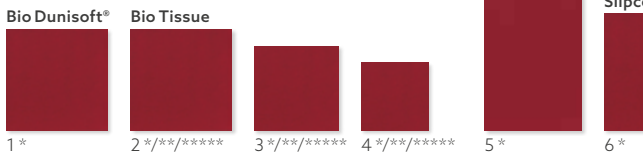

NAPKINS

TABLECOVERS

WHITE

SKU 732103	Pcs x Cu	Table	Description
1 202296 3	10 x 10	DA01	Bio Elegance® Napkin Lily, 40 x 40 cm
2 201546 0	12 x 12	DA06	Bio Dunisoft® Napkin, 40 x 40 cm
3 198081 3	20 x 12	DA07	Dunisoft® Napkin, 1/8 Book Folded, 38 x 38 cm
4 104031 9	20 x 12	DA10	Bio Tissue Napkin, 40 x 40 cm, 3-ply
154606 4	50 x 10	DA11	Bio Tissue Napkin, 40 x 40 cm, 3-ply
172834 7	50 x 6	DA12	Bio Tissue Napkin, 40 x 40 cm, 3-ply
5 104030 2	20 x 12	DA19	Bio Tissue Napkin, 33 x 33 cm, 3-ply
185770 2	50 x 10	DA20	Bio Tissue Napkin, 33 x 33 cm, 3-ply
192475 6	100 x 16	DA22	Bio Tissue Napkin, 30 x 30 cm, 1-ply

SKU 732103	Pcs x Cu	Table	Description
6 104029 6	20 x 12	DA27	Bio Tissue Napkin, 24 x 24 cm, 3-ply
7 153852 6	1 x 5	DB16	Dunisilk® Tablecover, 138 x 220 cm
8 185705 4	1 x 10	DB13	Dunicel® Tablecover, 118 x 180 cm
9 104078 4	1 x 10	DB08	Dunicel® Slipcover, 84 x 84 cm
10 185704 7	1 x 8	DB03	Dunicel® 3 in 1, 0,4 x 4,8 m
11 185453 4	1 x 6	DB18	Dunicel® Tablecover Reel, 1,18 x 5 m
186192 1	1 x 10	DB25	MG-Paper Tablecover Reel, 1,18 x 8 m
12 353397 0	1 x 25	DB22	MG-Paper Tablecover Reel, 1 x 10 m
353403 8	1 x 8	DB23	MG-Paper Tablecover Reel, 1 x 25 m
186688 9	1 x 4	DB24	Paper Banquet Reel, 1,18 x 50 m

NAPKINS

TABLECOVERS

RED

SKU 732103	Pcs x Cu	Table	Description
1 202297 0	10 x 10	DA01	Bio Elegance® Napkin Lily, 40 x 40 cm
2 201544 6	12 x 12	DA06	Bio Dunisoft® Napkin, 40 x 40 cm
3 104063 0	20 x 12	DA10	Bio Tissue Napkin, 40 x 40 cm, 3-ply
182401 8	50 x 6	DA12	Bio Tissue Napkin, 40 x 40 cm, 3-ply
4 104062 3	20 x 12	DA19	Bio Tissue Napkin, 33 x 33 cm, 3-ply
185769 6	50 x 10	DA20	Bio Tissue Napkin, 33 x 33 cm, 3-ply
5 104061 6	20 x 12	DA27	Bio Tissue Napkin, 24 x 24 cm, 3-ply