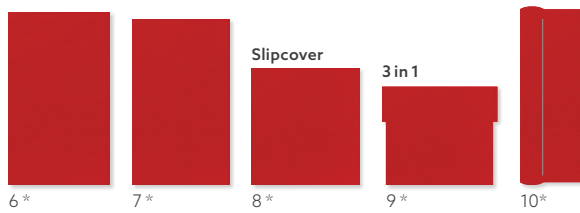

TABLECOVERS

RED

SKU 732103	Pcs x Cu	Table	Description
1 202297 0	10 x 10	DA01	Bio Elegance® Napkin Lily, 40 x 40 cm
2 201544 6	12 x 12	DA06	Bio Dunisoft® Napkin, 40 x 40 cm
3 104063 0	20 x 12	DA10	Bio Tissue Napkin, 40 x 40 cm, 3-ply
182401 8	50 x 6	DA12	Bio Tissue Napkin, 40 x 40 cm, 3-ply
4 104062 3	20 x 12	DA19	Bio Tissue Napkin, 33 x 33 cm, 3-ply
185769 6	50 x 10	DA20	Bio Tissue Napkin, 33 x 33 cm, 3-ply
5 104061 6	20 x 12	DA27	Bio Tissue Napkin, 24 x 24 cm, 3-ply

SKU 732103	Pcs x Cu	Table	Description
6 153850 2	1 x 5	DB16	Dunisilk® Tablecover, 138 x 220 cm
7 185701 6	1 x 10	DB13	Dunicel® Tablecover, 118 x 180 cm
8 104090 6	1 x 10	DB08	Dunicel® Slipcover, 84 x 84 cm
9 185700 9	1 x 8	DB03	Dunicel® 3 in 1, 0,4 x 4,8 m
10 187101 2	1 x 6	DB19	Dunisilk® Tablecover Reel, 1,18 x 5 m
185458 9	1 x 6	DB18	Dunicel® Tablecover Reel, 1,18 x 5 m
186195 2	1 x 10	DB25	MG-Paper Tablecover Reel, 1,18 x 8 m