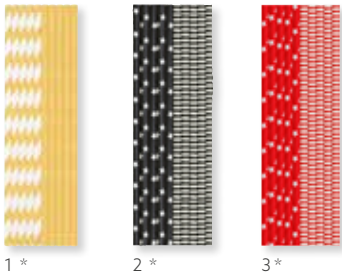

BIO PAPER STRAWS

- Made out of 100% renewable resources
- Produced using FSC®-certified virgin fibres
- Recyclable as paper

Material: Paper, max +90°C

	EAN barcode	SKU 732103	Pcs x Cu	Description
1		192867 9	25 x 20	Gold & White, 20 cm x Ø 6 mm
2		192951 5	25 x 20	Black & White, 20 cm x Ø 6 mm
3		187351 1	25 x 20	Red & White, 20 cm x Ø 6 mm