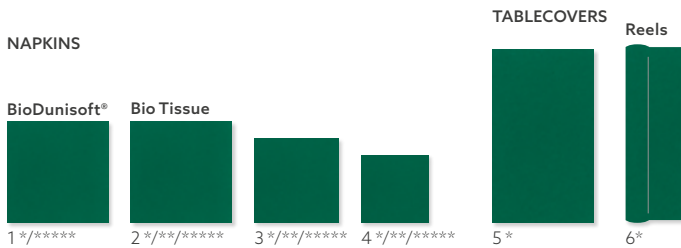

DARK GREEN

	SKU 732103	Pcs x Cu	Table	Description
1	201535	4	12 x 12	DA06 Bio Dunisoft® Napkin, 40 x 40 cm
2	104050	0	20 x 12	DA10 Bio Tissue Napkin, 40 x 40 cm, 3-ply
3	104049	4	20 x 12	DA19 Bio Tissue Napkin, 33 x 33 cm, 3-ply
	185772	6	50 x 10	DA20 Bio Tissue Napkin, 33 x 33 cm, 3-ply

	SKU 732103	Pcs x Cu	Table	Description
4	104048	7	20 x 12	DA27 Bio Tissue Napkin, 24 x 24 cm, 3-ply
5	185709	2	1 x 10	DB13 Dunicel® Tablecover, 118 x 180 cm
6	185464	0	1 x 6	DB18 Dunicel® Tablecover Reel, 1,18 x 5 m