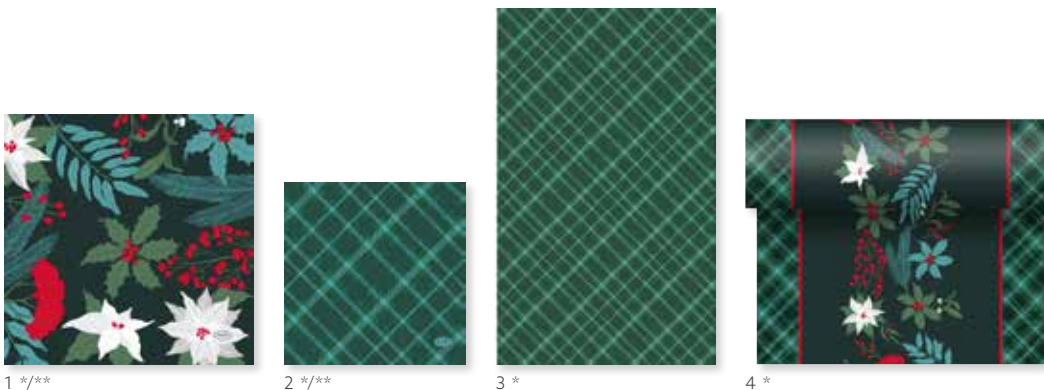

# Evergreen Winter

DESIGN INSPIRATION

---

**TARTAN GREEN**

Dunicel® tablecovers drape over edges with **eye-catching** elegance – and outlast any festive celebration.

**MATCHING COLOURS**

**TARTAN GREEN & XMAS GARDEN**