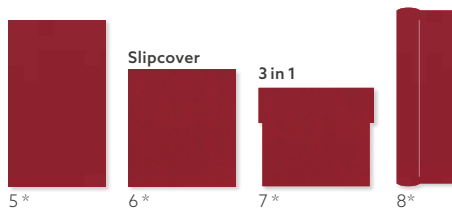

TABLECOVERS

BORDEAUX

SKU 732103	Pcs x Cu	Table	Description
1 201532 3	12 x 12	DA06	Bio Dunisoft® Napkin, 40 x 40 cm
2 172869 9	50 x 6	DA12	Bio Tissue Napkin, 40 x 40 cm, 3-ply
3 104045 6	20 x 12	DA19	Bio Tissue Napkin, 33 x 33 cm, 3-ply
185771 9	50 x 10	DA20	Bio Tissue Napkin, 33 x 33 cm, 3-ply
4 104044 9	20 x 12	DA27	Bio Tissue Napkin, 24 x 24 cm, 3-ply

SKU 732103	Pcs x Cu	Table	Description
5 185708 5	1 x 10	DB13	Dunicel® Tablecover, 118 x 180 cm
6 104081 4	1 x 10	DB08	Dunicel® Slipcover, 84 x 84 cm
7 185707 8	1 x 8	DB03	Dunicel® 3 in 1, 0,4 x 4,8 m
8 185459 6	1 x 6	DB18	Dunicel® Tablecover Reel, 1,18 x 5 m
186196 9	1 x 10	DB25	MG-Paper Tablecover Reel, 1,18 x 8 m

* These products are FSC-certified

** These products are Swan-certified

*** These products are RAL quality-certified

**** These products are compostable

***** These products are HOME compostable