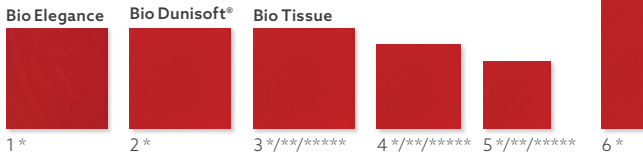

NAPKINS

TABLECOVERS

WHITE

SKU 732103	Pcs x Cu	Table	Description
1 202296 3	10 x 10	DA01	Bio Elegance® Napkin Lily, 40 x 40 cm
2 201546 0	12 x 12	DA06	Bio Dunisoft® Napkin, 40 x 40 cm
3 198081 3	20 x 12	DA07	Dunisoft® Napkin, 1/8 Book Folded, 38 x 38 cm
4 104031 9	20 x 12	DA10	Bio Tissue Napkin, 40 x 40 cm, 3-ply
154606 4	50 x 10	DA11	Bio Tissue Napkin, 40 x 40 cm, 3-ply
172834 7	50 x 6	DA12	Bio Tissue Napkin, 40 x 40 cm, 3-ply
5 104030 2	20 x 12	DA19	Bio Tissue Napkin, 33 x 33 cm, 3-ply
185770 2	50 x 10	DA20	Bio Tissue Napkin, 33 x 33 cm, 3-ply
192475 6	100 x 16	DA22	Bio Tissue Napkin, 30 x 30 cm, 1-ply

SKU 732103	Pcs x Cu	Table	Description
6 104029 6	20 x 12	DA27	Bio Tissue Napkin, 24 x 24 cm, 3-ply
7 153852 6	1 x 5	DB16	Dunisilk® Tablecover, 138 x 220 cm
8 185705 4	1 x 10	DB13	Dunicel® Tablecover, 118 x 180 cm
9 104078 4	1 x 10	DB08	Dunicel® Slipcover, 84 x 84 cm
10 185704 7	1 x 8	DB03	Dunicel® 3 in 1, 0,4 x 4,8 m
11 185453 4	1 x 6	DB18	Dunicel® Tablecover Reel, 1,18 x 5 m
186192 1	1 x 10	DB25	MG-Paper Tablecover Reel, 1,18 x 8 m
12 353397 0	1 x 25	DB22	MG-Paper Tablecover Reel, 1 x 10 m
353403 8	1 x 8	DB23	MG-Paper Tablecover Reel, 1 x 25 m
186688 9	1 x 4	DB24	Paper Banquet Reel, 1,18 x 50 m

NAPKINS

TABLECOVERS

RED

SKU 732103	Pcs x Cu	Table	Description
1 202297 0	10 x 10	DA01	Bio Elegance® Napkin Lily, 40 x 40 cm
2 201544 6	12 x 12	DA06	Bio Dunisoft® Napkin, 40 x 40 cm
3 104063 0	20 x 12	DA10	Bio Tissue Napkin, 40 x 40 cm, 3-ply
182401 8	50 x 6	DA12	Bio Tissue Napkin, 40 x 40 cm, 3-ply
4 104062 3	20 x 12	DA19	Bio Tissue Napkin, 33 x 33 cm, 3-ply
185769 6	50 x 10	DA20	Bio Tissue Napkin, 33 x 33 cm, 3-ply
5 104061 6	20 x 12	DA27	Bio Tissue Napkin, 24 x 24 cm, 3-ply