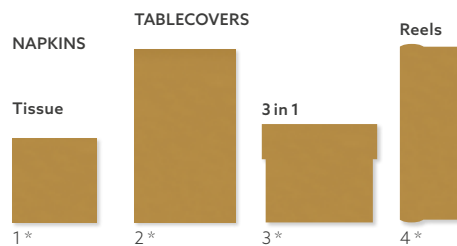

GOLD

	SKU 732103	Pcs x Cu	Table	Description
1	105804	8	20 x 12	DA21 Tissue Napkin, 33 x 33 cm, 3-ply
2	154754	2	1 x 5	DB16 Dunisilk® Tablecover, 138 x 220 cm
3	178795	5	1 x 8	DB04 Dunisilk® 3 in 1, 0,4 x 4,8 m
4	186199	0	1 x 6	DB19 Dunisilk® Tablecover Reel, 1,18 x 5 m

* These products are FSC-certified

** These products are Swan-certified

*** These products are RAL quality-certified

**** These products are compostable

***** These products are HOME compostable